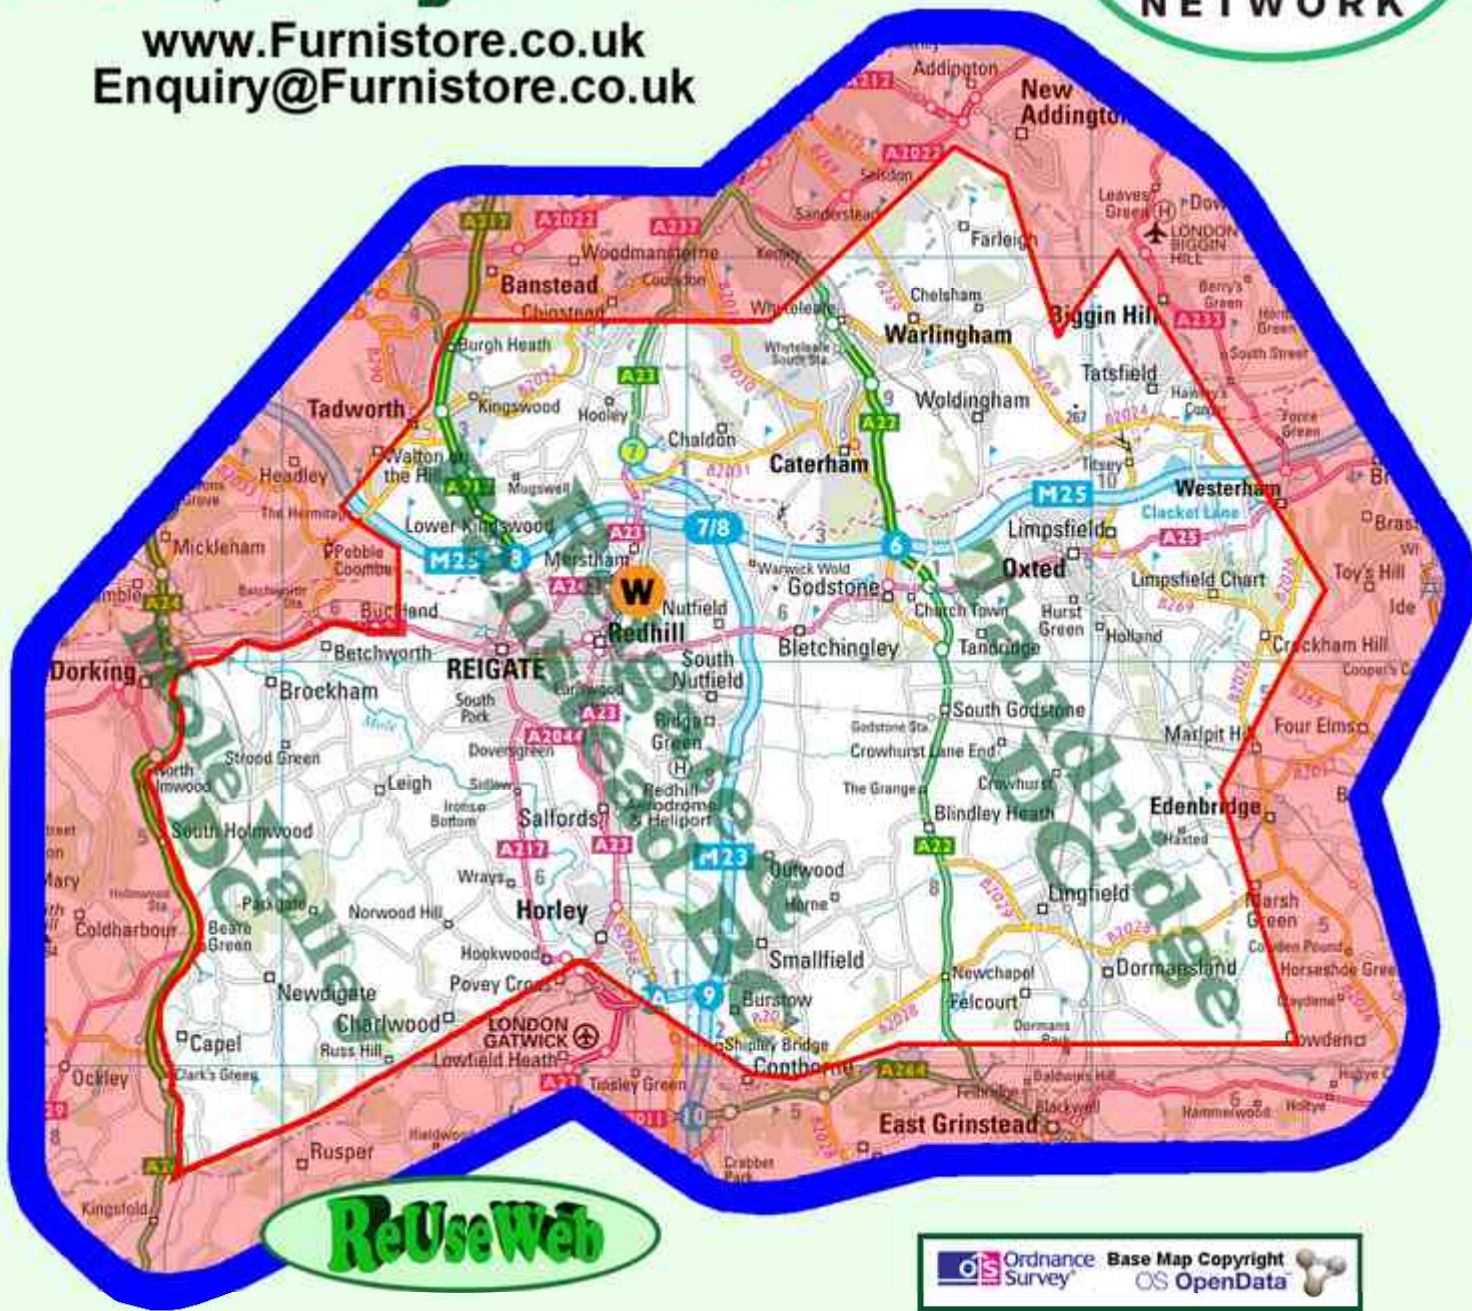

46 Holmethorpe Ave,
Redhill, Surrey. RH1 2NL

www.Furnistore.co.uk
Enquiry@Furnistore.co.uk

01737 773133

KEY

| | |
|--|---|
|  Delivery Area - £10 |  Collection Area - £15 |
|  Redhill Warehouse (nr Merstham) <small>10-4pm Mon-Fri</small> |  No delivery or collection |

0m 15km / 9.25m

Copyright (c), September 2011
Furnistore in East Surrey Ltd
All rights reserved

Layout / Design by Chris Green
emails@Chris-Green.co.uk